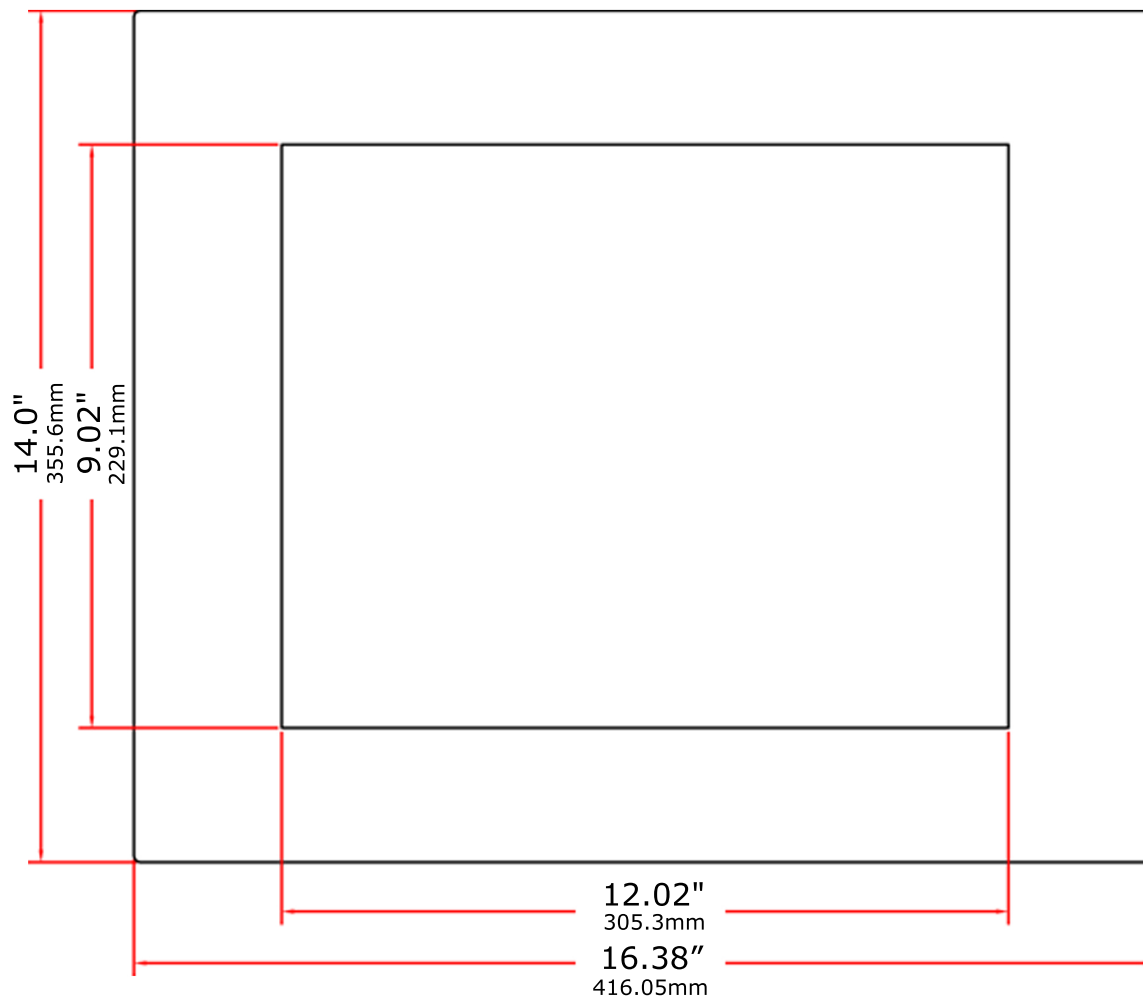

# Panel Bezel - Front View

Note: Max Depth = 4.106" / 104.29mm

# Rack Bezel - Front View

Not to Scale  
Unit: inches / mm

Note: Max Depth = 4.106" / 104.29mm

# Cutout Drawing