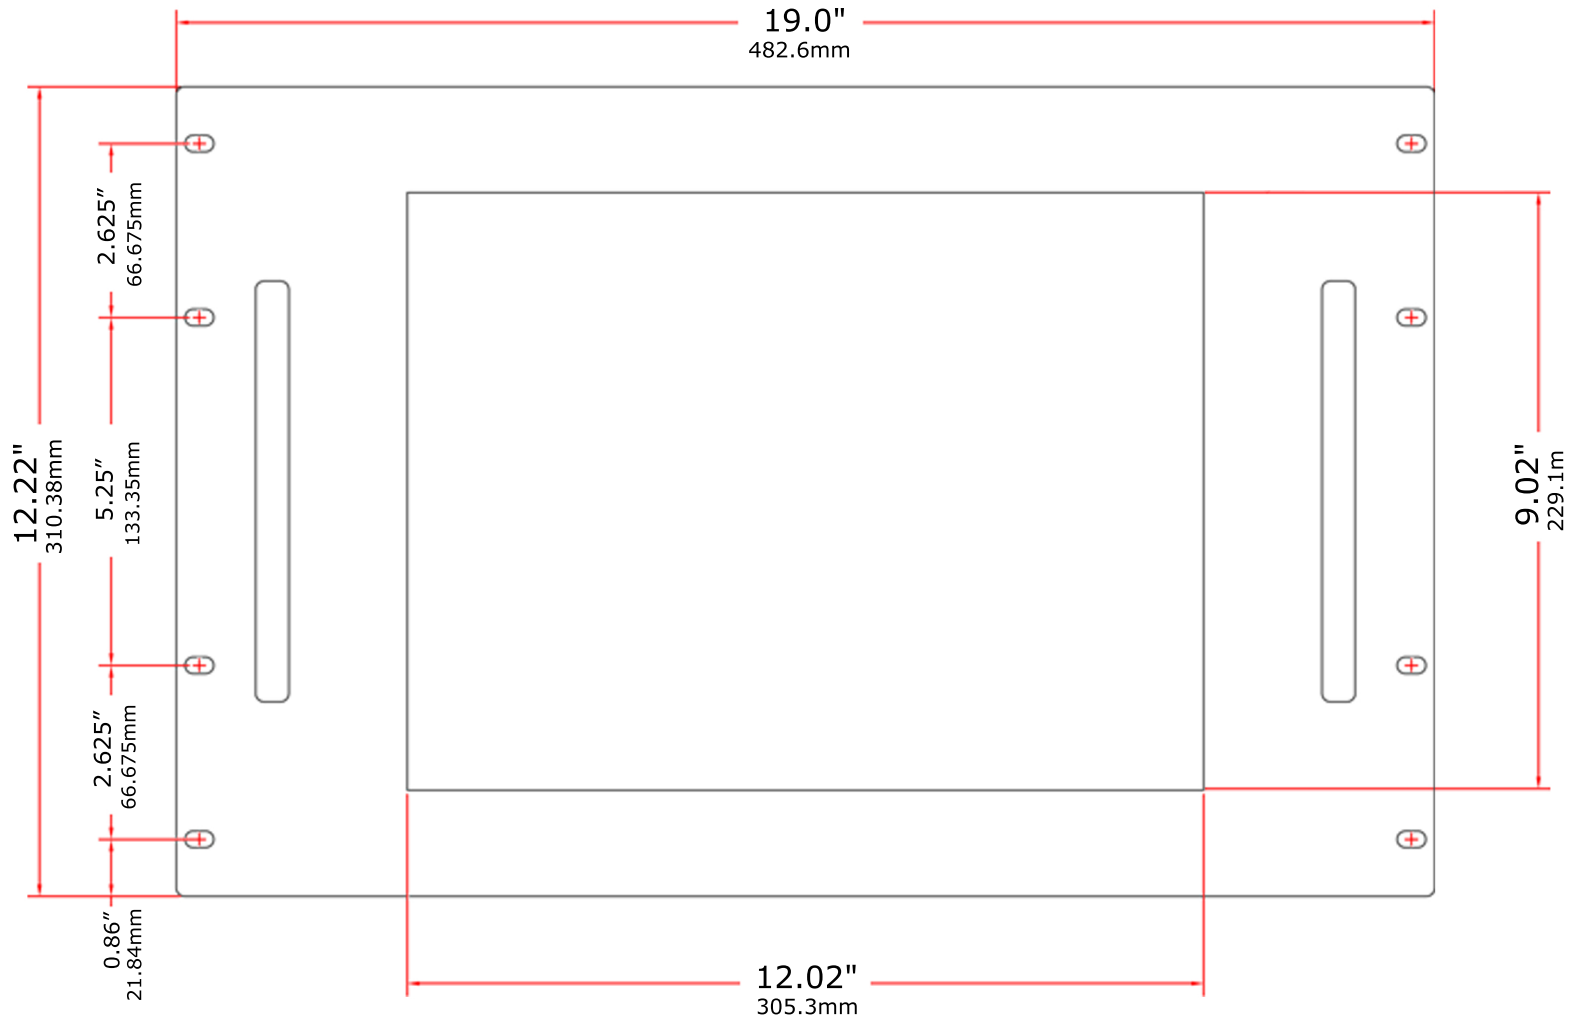

# Panel Bezel - Front View

Note: Max Depth = 4.106" / 104.29mm

# Rack Bezel - Front View

Not to Scale  
Unit: inches / mm

Note: Max Depth = 4.106" / 104.29mm

# Cutout Drawing